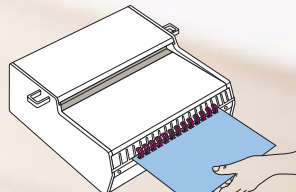

* 70/80 g/m² / # 20 stock paper
** dependent on product, book thickness, format, etc

Integrated hanging device for fast, comfortable working.

Quick and easy adjustment to the respective diameters by handwheel and integrated adjusting device.

The additional parallel adjustment guarantees an optimum, regular binding.

STAGES OF OPERATION

ECL 360 / 500 / 700

Put wire onto hanging device

Put paper onto wire

Close wire

Ready