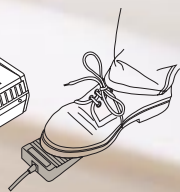

 **ECL 700**
working width up to 360 mm

SPEED Approx. 400 closings/hour** with or without calendar hangers. Calendar hangers have to be added manually before closing. Footswitch operation leaves both hands free for binding. For all binding elements up to 38 mm = 1 1/2" (independent from the pitch).

SAFETY CIRCUIT Prevents finger injuries and guarantees optimum protection whilst working. Robust metal construction for use in book binderies, copy shops, in-house printers, etc. Quick and easy wire size adjustment diameters in just a few seconds.

The additional parallel adjustment guarantees an optimum, regular binding.

STAGES OF OPERATION

ECL 360 / 500 / 700

Put wire onto hanging device

Put paper onto wire

Close wire

Ready