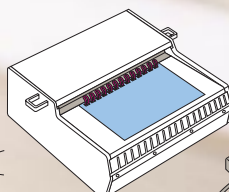

 **ECL 700**
working width up to 360 mm

SPEED Approx. 400 closings/hour** with or without calendar hangers. Calendar hangers have to be added manually before closing. Footswitch operation leaves both hands free for binding. For all binding elements up to 38 mm = 1 1/2" (independent from the pitch).

* 70/80 g/m² / # 20 stock paper
** dependent on product, book thickness, format, etc

Integrated hanging device for fast, comfortable working.

Quick and easy adjustment to the respective diameters by handwheel and integrated adjusting device.

The additional parallel adjustment guarantees an optimum, regular binding.

STAGES OF OPERATION

ECL 360 / 500 / 700

Put wire onto hanging device

Put paper onto wire

Close wire

Ready